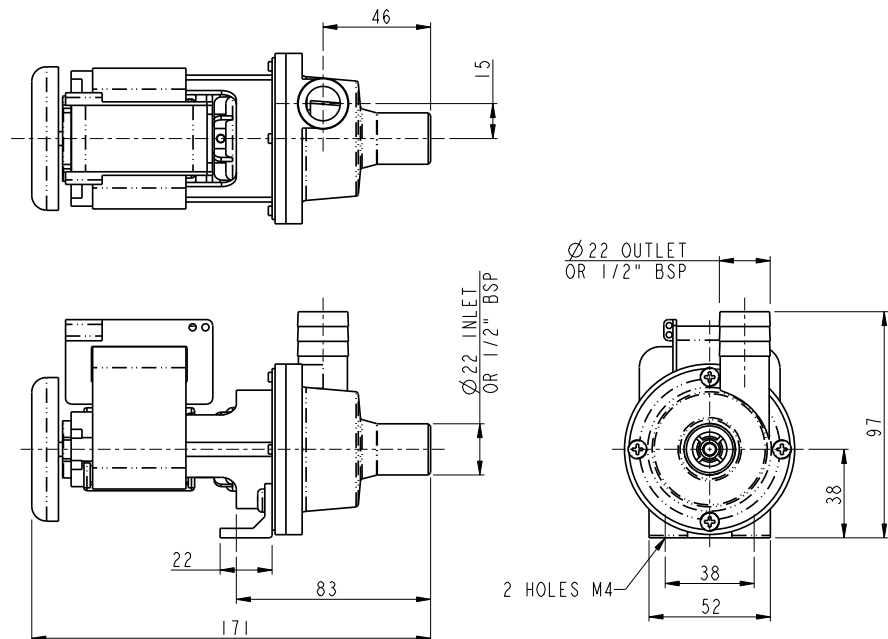

### DIMENSIONS

Drawings not to scale  
Dimensions in millimetres

### SPECIFICATION

Model	Overall height (mm)	Overall length (mm)	Overall width (mm)	Weight (kg)	Max body pressure (bar)	Run-out flow rate (l/min)	Closed valve head (m)	Temp range (degC)	*Max specific gravity	Motor output (watts)
VM35/3	97	171	73	1.6	1.4	50 Hz 35	2.1	-20 to +85	1.2	18
						60 Hz 33	3.3			