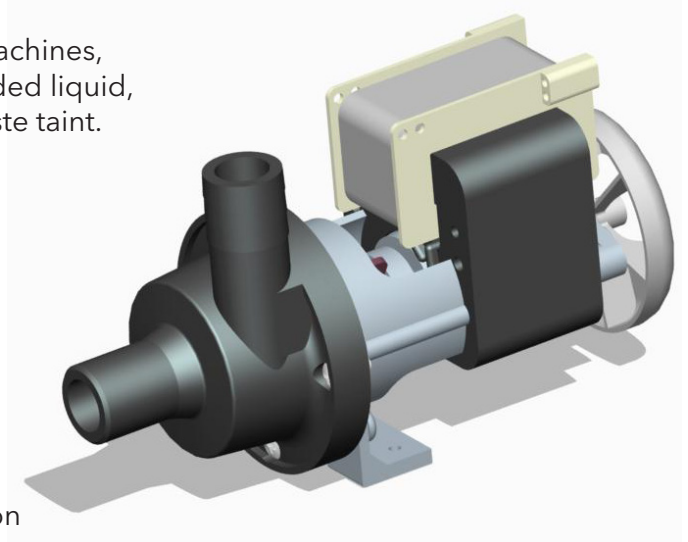

PRINCIPAL APPLICATIONS

Hot and cold drinks vending machines ice maker machines, where the sealless design ensures the purity of vended liquid, preventing contaminants introducing bacteria or taste taint.

WETTED MATERIALS

- PP Pump Body
- Stainless steel spindle
- Nitrile or Silicone 'O' ring

FEATURES

- Low power consumption
- Variable mounting foot positions
- Customer choice of plug & lead length
- Designed for a minimum 5 years normal operation
- NSF/CE Approved

OPTIONS

VM35/3

230V 1ph 50/60 Hz Plain 21 mm
230V 1ph 50/60 Hz 1/2" BSP M