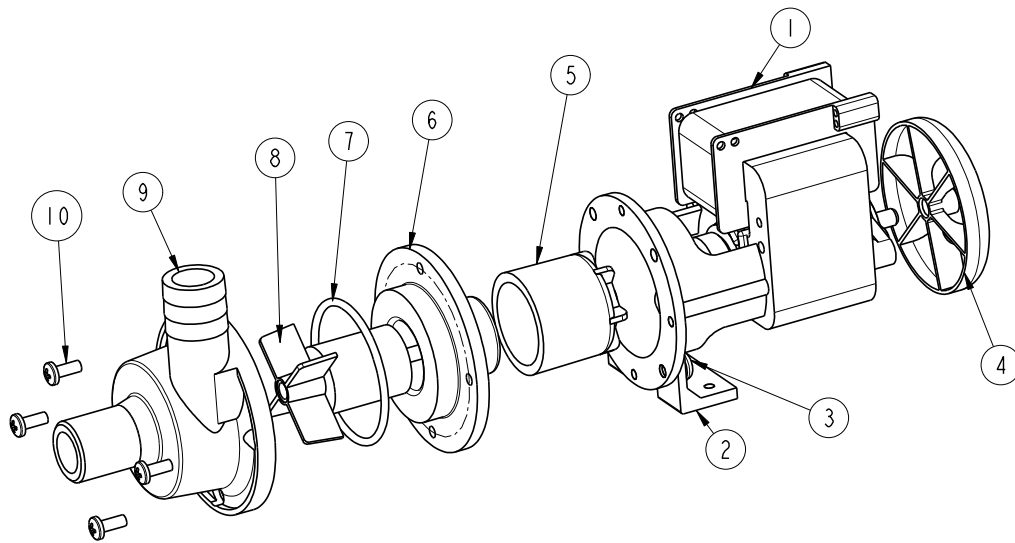

## PART LIST

Item Number	Description	Quantity	Part Number	
1	Motor	1	-	
2	Mounting Bracket	1	043308	
3	Screw	1	031427	
4	Fan	1	033322	
5	Drive Magnet	1	023267	
6	Spindle Housing	1	003357	
7	O-ring	1	003224 (Nitrile)	023224 (Silicone)
8	Impeller	1	003282 (50 Hz)	003279 (60 Hz)
9	Pump Body	1	013333 (plain)	013334 (threaded)
10	Screw	4	001652	