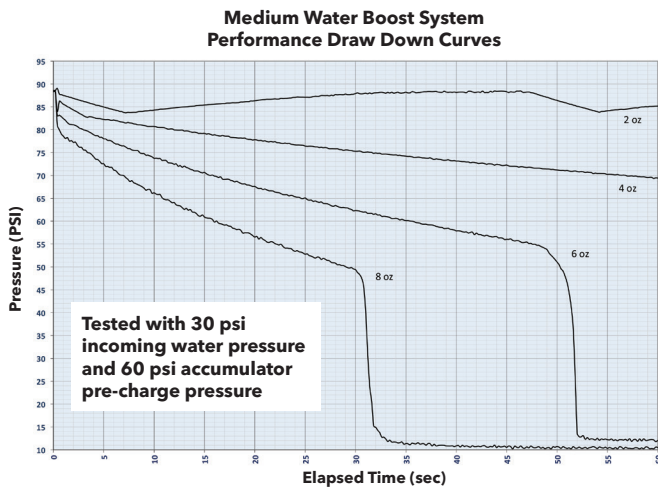

# 4 Gallon Water Boost System

## Pump Performance - Draw Down Curves

## Performance Specifications: Tank Stainless 304

Total Capacity, Tank:	4 gal (15 liters)
Total Capacity, Bladder, without stretching:	2.0 gal @ 3.5 bar
Max Operating Pressure:	87 psi (6 bar)