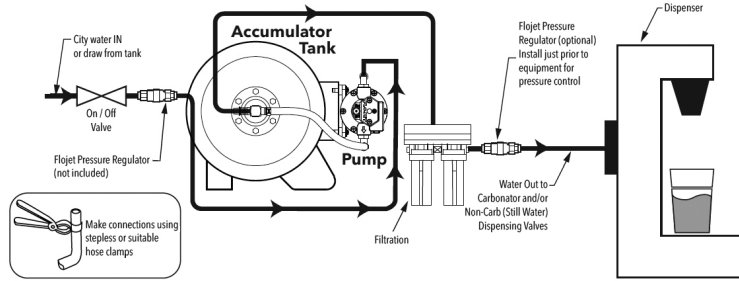

4 Gallon Water Boost System

Typical Installation

Typical Applications

- Beverage dispense systems
- Carbonators, ice machines, water dispensers
- Water filtration systems
- Non-carbonated drink dispensing valves
- Coffee and tea brewers