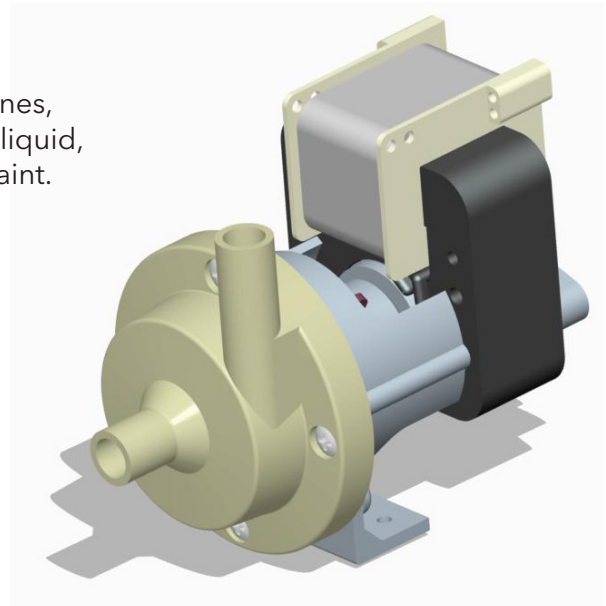

PRINCIPAL APPLICATIONS

Hot and cold drinks vending machines ice maker machines, where the sealless design ensures the purity of vended liquid, preventing contaminants introducing bacteria or taste taint.

WETTED MATERIALS

- PP Pump Body
- Stainless steel spindle
- Nitrile or Silicone 'O' ring

FEATURES

- Low power consumption
- Variable mounting foot positions
- Customer choice of plug & lead length
- Designed for a minimum 5 years normal operation
- NSF/CE Approved

OPTIONS

VM12/2

230V 1ph 50/60 Hz Plain 13 mm
230V 1ph 50/60 Hz 1/4" BSP M