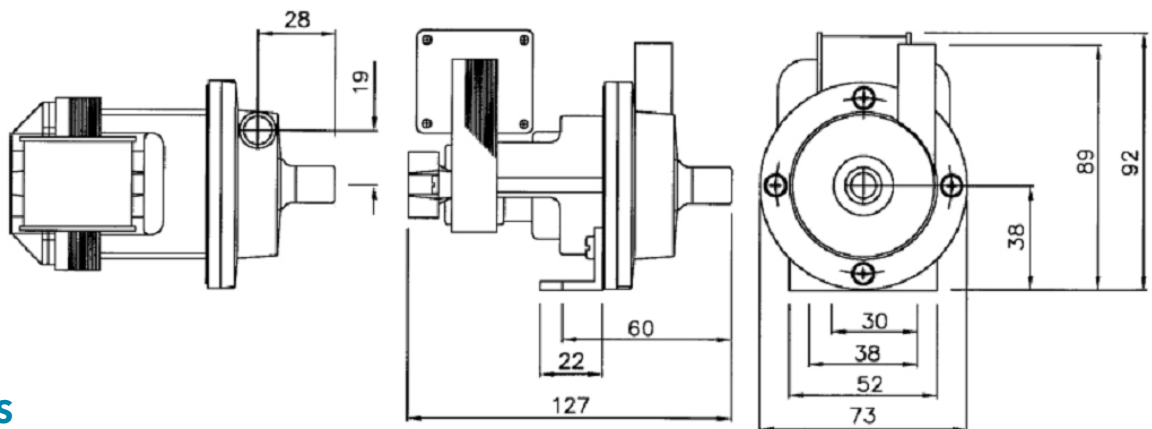

### DIMENSIONS

Drawings not to scale  
Dimensions in millimetres

Mounting foot holes: M5

### SPECIFICATION

Model	Overall height (mm)	Overall length (mm)	Overall width (mm)	Weight (kg)	Max body pressure (bar)	Run-out flow rate (l/min)	Closed valve head (m)	Temp range (degC)	*Max specific gravity	Motor output (watts)
VM12/2	92	127	73	1.1	1.4	50 Hz 13.5	2.4	-20 to +85	1.2	10
						60 Hz 12.8	3.3			