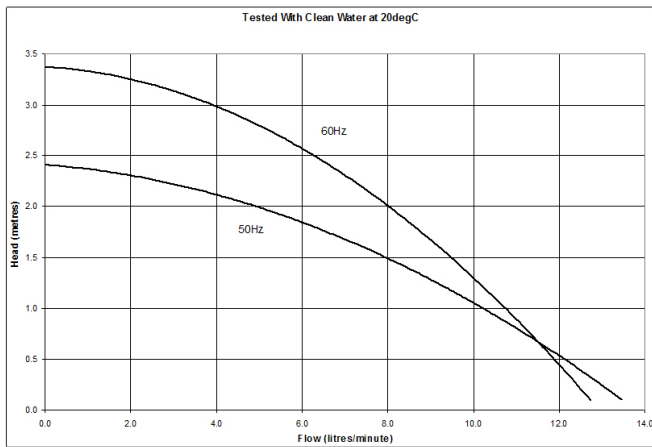

PERFORMANCE

NOTE: These magnetically coupled pumps are designed for use with clean fluids.

Solids will cause jamming. Abrasives will reduce pump life and invalidate the warranty.

VM pumps are not self priming and are not designed to run dry.

The company reserves the right to change specifications.