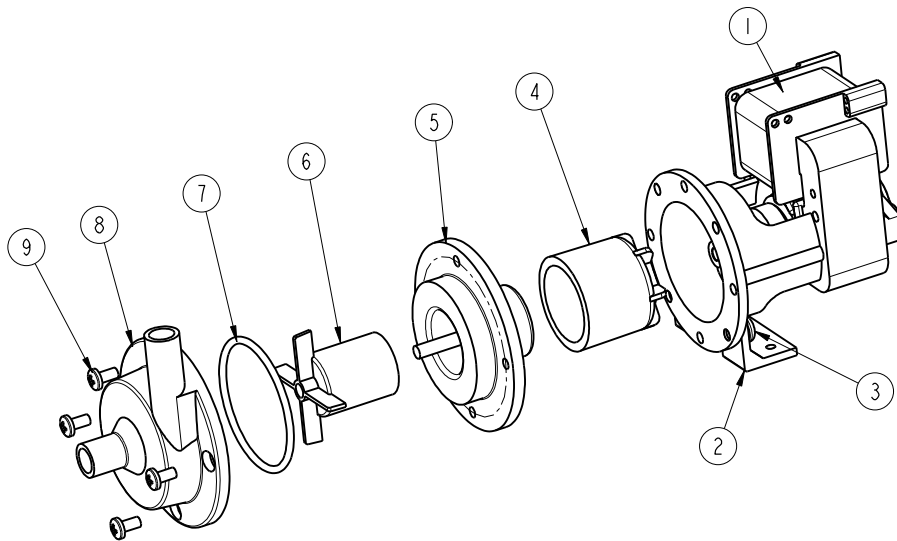

## PART LIST

Item Number	Description	Quantity	Part Number	
1	Motor	1	-	
2	Mounting Bracket	1	043308	
3	Screw	1	031427	
4	Drive Magnet	1	023267	
5	Spindle Housing	1	003357	
6	Impeller	1	003355	
7	O-ring	1	003224 (Nitrile)	023224 (Silicone)
8	Pump Body	1	013359 (plain)	033234 (threaded)
9	Screw	4	022126	